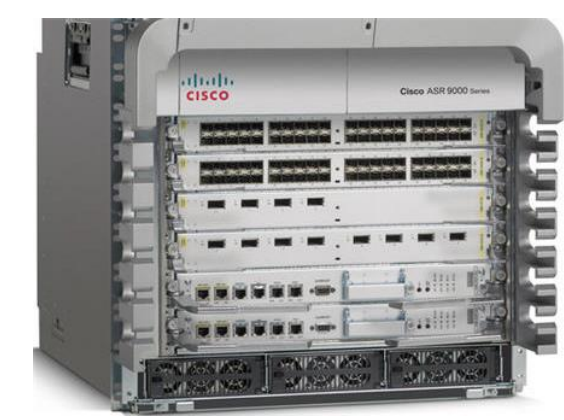

SDH EQUIPMENT - ROO

ECI NPT-1200

DWDM EQUIPMENT - ROO

1830 PSS-24x

1830 PSS-32

1830 PSS-16II

IP EQUIPMENT - ROO

CISCO ASR 9000